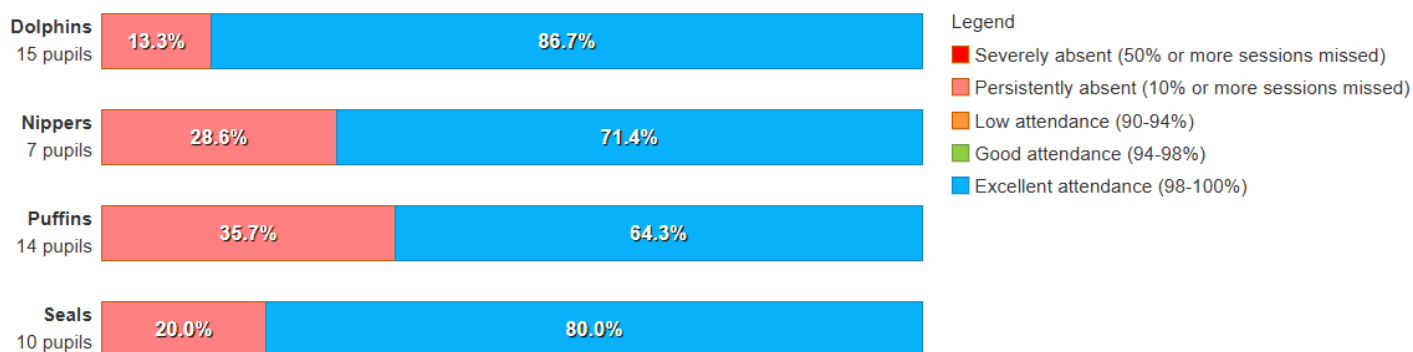

Congratulations to our certificate winners last week

Friday 7th	Stars of the Week	English Stars	Maths Stars	Perfect Presentation
Seals, Pups & Nippers	Seb	Ellen	Isla	Reggie
Puffins	Amber	Indica	Olly	Emmie
Dolphins	Quinn	Corben	Freddie	Sid & Barney

Congratulations to our certificate winners this week

Friday 14th	Stars of the Week	English Stars	Maths Stars	Perfect Presentation
Seals, Pups & Nippers	Sonny	Evie	Elsie	Morwenna
Puffins	Emmie	Jessica	Olivia	Lowen
Dolphins	Mia & Florence	Mia & Florence	Mia & Florence	

Attendance this week: Friday 7th to Thursday 13th March